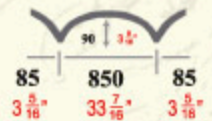

HKH DM24

1220 x 890 (48" x 35 $\frac{1}{16}$ ")
Depth: 200 (7 $\frac{7}{8}$ ")

MOUNTED DOMES

HKH DM25

HKH DM27

HKH DM26

Website: www.hkhplaster.com

Website: www.hkhplaster.com