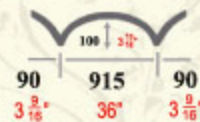

HKH DM24

1220 x 890 (48" x 35 $\frac{1}{16}$ ")
Depth: 200 (7 $\frac{7}{8}$ ")

MOUNTED DOMES

HKH DM25

HKH DM27

HKH DM26

Website: www.hkhplaster.com

Website: www.hkhplaster.com