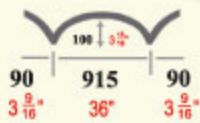

MOUNTED DOMES

HKH DM25

Website: www.hkhplaster.com

Website: www.hkhplaster.com

Website: www.hkhplaster.com

Website: www.hkhplaster.com

Website: www.hkhplaster.com

Website: www.hkhplaster.com

Product designs are copyright reserved.