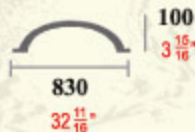

HKH DM14

Website: www.hkhplaster.com

Website: www.hkhplaster.com

HKH DM15
1220 x 1850 (48" x 72 13/16")
Depth: 235 (9 1/4")

HKH DM17
Ø 890 x 170 D (35 1/8" x 6 11/16")

Website: www.hkhplaster.com

Website: www.hkhplaster.com

Website: www.hkhplaster.com

HKH DM16
Ø 830 (32 3/8")
Depth: 100 (3 15/16")

HKH DM18
1130 x 900 x 99
44 1/2" x 35 7/16" x 3 7/8"

Product designs are copyright reserved.

DO ME

UNIT = mm / inches

HKH DM19

Ø 1000 x 135 D (39 $\frac{3}{8}$ " x 5 $\frac{5}{16}$ ")