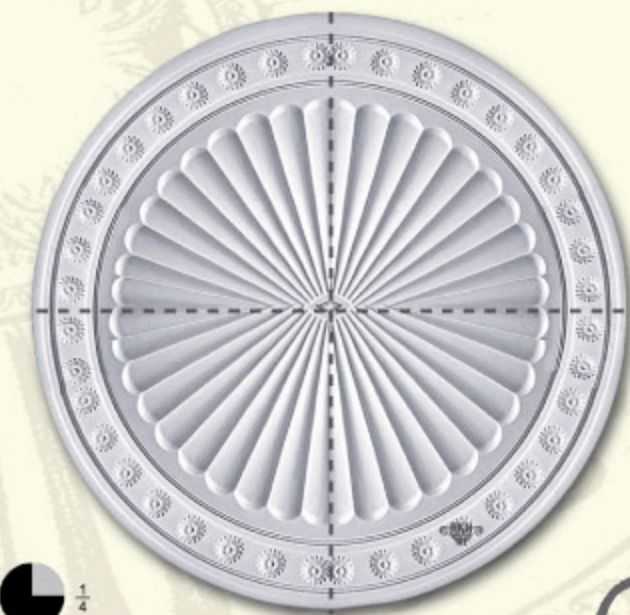

Website: www.hkhplaster.com

HKH DM14