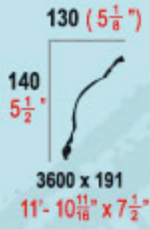

HKH C235

105 (4¹/₈")
140 (5¹/₂")
3670 x 175
12'-¹/₂" x 6⁷/₈"

HKH ET780

300 (11¹³/₁₆")
178 (7")
3710 x 350
12'-2¹/₁₆" x 13³/₄"

Website: www.hkhplaster.com

Website: www.hkhplaster.com

UNIT = mm : inches

CORNICES

Product designs are copyright reserved.

UNIT = mm : inches

HKH C830

HKH C833

HKH C890

HKH C892

HKH C896

HKH C898

HKH C913

HKH C938

HKH C950

WP 89

UNIT = mm : inches