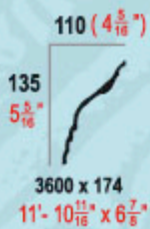

HKH C235

105 (4¹/₈")
140 (5¹/₂")
3670 x 175
12'-¹/₂" x 6⁷/₈"

HKH ET780

300 (11¹³/₁₆")
178 (7")
3710 x 350
12'-2¹/₁₆" x 13³/₄"

Website: www.hkhplaster.com

Website: www.hkhplaster.com

UNIT = mm : inches

CORNICES

Product designs are copyright reserved.

UNIT = mm : inches

HKH C830

HKH C833

HKH C890

HKH C892

HKH C896

HKH C898

HKH C913

HKH C938

HKH C950

WP 89

UNIT = mm : inches