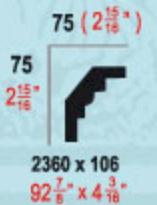

CORNICES

HKH C402

- HKH C400
- HKH C401
- HKH C403
- HKH C405
- HKH C406
- HKH C407
- HKH C408
- HKH C409
- HKH C410

- 120 (4 3/4")
- 60 (2 3/8")
- 75 (2 15/16")
- 100 (3 15/16")
- 40 (1 5/16")
- 120 (4 3/4")
- 60 (2 3/8")
- 75 (2 15/16")
- 100 (3 15/16")
- 40 (1 5/16")
- 150 (5 7/8")
- 200 (7 7/8")
- 250 (9 13/16")
- 300 (11 13/16")
- 2440 x 170 (96 1/16" x 6 11/16")
- 2330 x 85 (91 3/4" x 3 5/16")
- 2440 x 106 (96 1/16" x 4 3/16")
- 2440 x 142 (96 1/16" x 5 5/16")
- 2100 x 57 (82 11/16" x 2 1/4")
- 2440 x 213 (96 1/16" x 8 3/8")
- 2100 x 284 (82 11/16" x 11 13/16")
- 2100 x 355 (82 11/16" x 14")
- 2100 x 425 (82 11/16" x 16 11/16")

UNIT = mm : inches