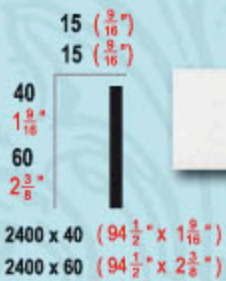

# CORNICES

**HKH WP27**

**HKH WP35**

**HKH WP28**

**HKH WP36**

**HKH WP29  
HKH WP30**

**HKH WP979**

UNIT = mm : inches