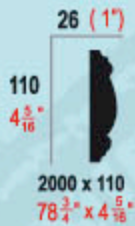

CORNICES

HKH WP27