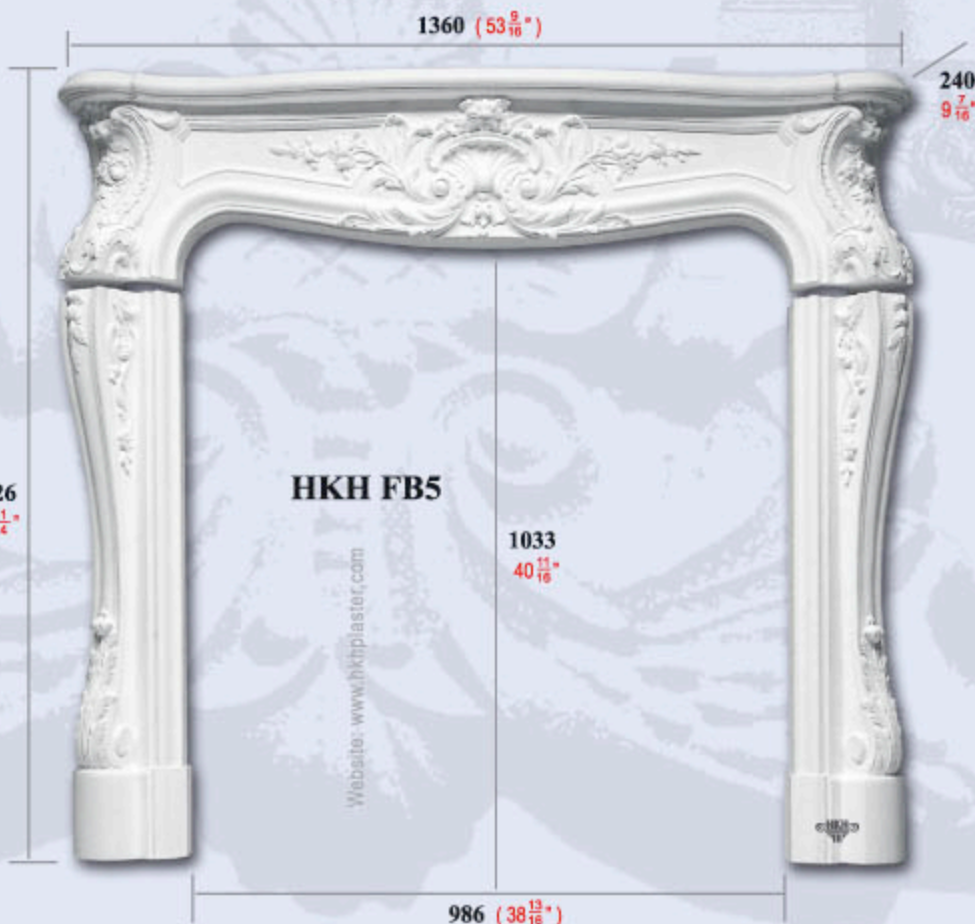

510 x 235 x 30 (20 $\frac{1}{16}$ " x 9 $\frac{3}{4}$ " x 1 $\frac{3}{16}$ ")

HKH WP23

1230 x 400 x 25 (48 $\frac{7}{16}$ " x 15 $\frac{3}{4}$ " x 1")

Product designs are copyright reserved.

UNIT = mm : inches

HKH LT6
370 x 185 x 380
14 ⁹/₁₆" x 7 ¹/₄" x 14 ¹⁵/₁₆"

1350 (53 ¹/₂")

FB3 155 (6 ¹/₈")

FB4 280 (11")

315
12 ³/₈"

670
26 ³/₈"

210
8 ¹/₄"

FB3 90 (3 ⁵/₁₆")

FB4 215 (8 ⁵/₁₆")

160 (6 ³/₁₆")

900 (35 ⁷/₁₆")

160 (6 ³/₁₆")

HKH FB3
HKH FB4

FIRE SURROUND

UNIT = mm : inches

HKH LT9
W415 x H225 x D180
16 $\frac{5}{16}$ " x 8 $\frac{7}{8}$ " x 7 $\frac{1}{16}$ "

HKH LT10
W415 x H225 x D180
16 $\frac{5}{16}$ " x 8 $\frac{7}{8}$ " x 7 $\frac{1}{16}$ "

HKH CB11
W300 x H270 x D110
11 $\frac{13}{16}$ " x 10 $\frac{5}{8}$ " x 4 $\frac{5}{16}$ "

HKH CB12
W330 x H220 x D110
13" x 8 $\frac{5}{8}$ " x 4 $\frac{5}{16}$ "