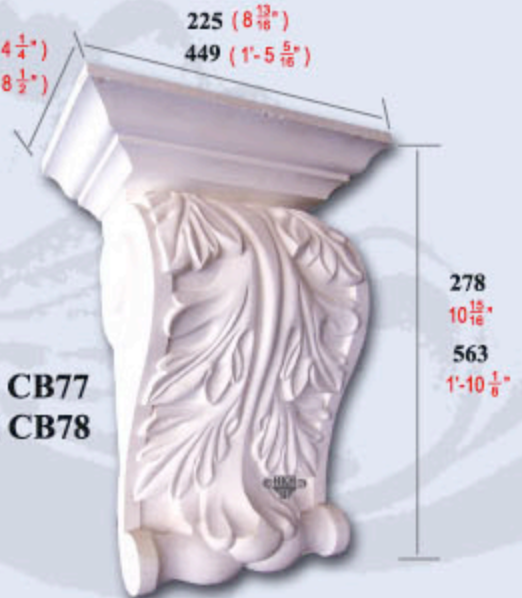

HKH CB16
 W110 x H165 x D58
 $4\frac{5}{8}'' \times 6\frac{1}{2}'' \times 2\frac{1}{4}''$

Website: www.hkhplaster.com

HKH CB19
 W220 x H520 x D135
 $8\frac{5}{8}'' \times 20\frac{1}{2}'' \times 5\frac{5}{8}''$

Website: www.hkhplaster.com

HKH CB18
 W75 x H125 x D40
 $2\frac{13}{16}'' \times 4\frac{13}{16}'' \times 1\frac{9}{16}''$

Website: www.hkhplaster.com

HKH CB17
 W215 x H385 x D125
 $8\frac{7}{16}'' \times 15\frac{1}{8}'' \times 4\frac{13}{16}''$

Website: www.hkhplaster.com

Website: www.hkhplaster.com

HKH CB77
HKH CB78

Product designs are copyright reserved.

DECORATIVE WALL PIECES / CORBELS /

UNIT = mm : inches

Website: www.hkhplaster.com

Website: www.hkhplaster.com